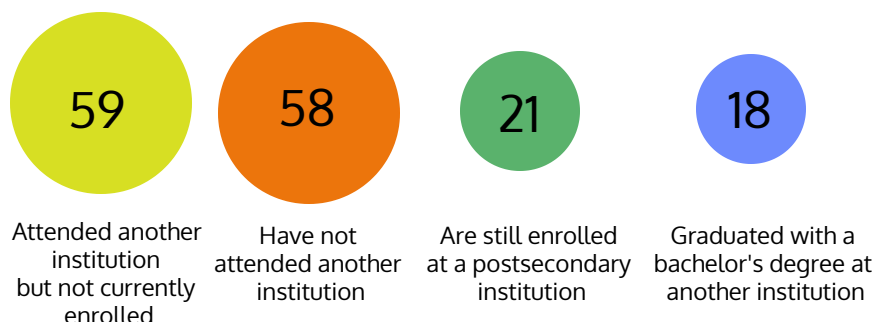

Graduation and Education Status as of Fall 2016

for the Fall 2010 First-Year Students (N = 429)

NOTE: Definitions of all categories can be found [here](#).

Current Status

Of the 156 students who have withdrawn from Berea:

Institutions attended after Berea

23 States (most often KY, TN, and OH)

Eastern Kentucky University (EKU) and Kentucky Community and Technical Colleges (KCTCS) are the most often attended.

Overall, of the Fall 2010 First-Year Students: