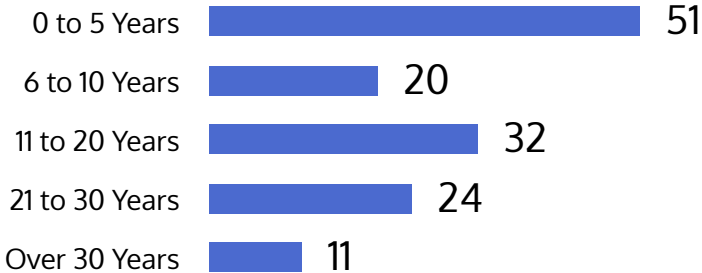

## Fall 2016

NOTE: Definitions of all categories can be found [here](#).

### Full-Time Faculty 138

Average Age  
51

Alumni

14%

17% Minority  
(8% African American)

Female  
47%

Male  
53%

#### Number of Faculty by Length of Service