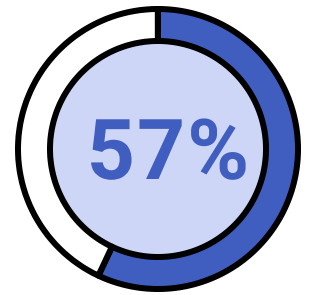

Faculty and Staff Highlights

Fall 2016

NOTE: Definitions of all categories can be found [here](#).

Full-Time Faculty 138

Average Age
51

Alumni

14%

17% Minority
(8% African American)

Female
47%

Male
53%

Number of Faculty by Length of Service

Terminal Degree

Tenured

Student-to-Faculty Ratio (11/1)

Total Staff 511

Female
64%

Male
36%

Alumni

31%

Minority
14%
(African American)
(8%)

Number of Staff by Length of Service