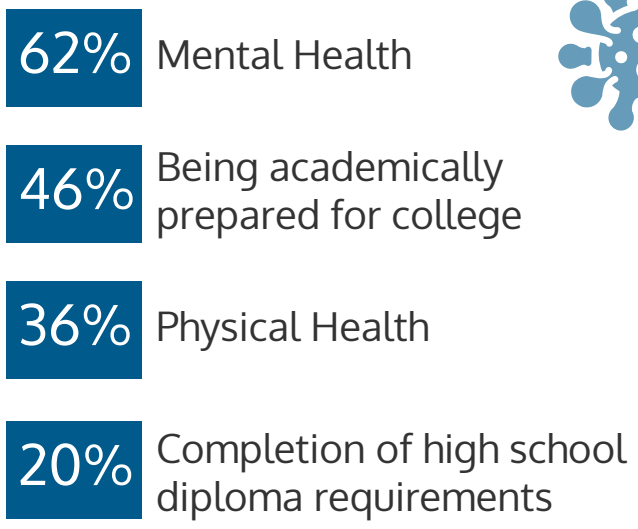

First-Year and Transfer Students

Fall 2022

(N = 214) Response Rate: 56%

OIRA Labor Student Edition

Importance to student personally: *Working to...*

To how many colleges other than Berea did you apply for admission?

68% of students indicated Berea was their "first choice"

Percent of Students who rated the following as a "large" or "very large" source of stress due to the COVID-19 Pandemic.

11% have MAJOR CONCERNS that they may not be able to fund their college education