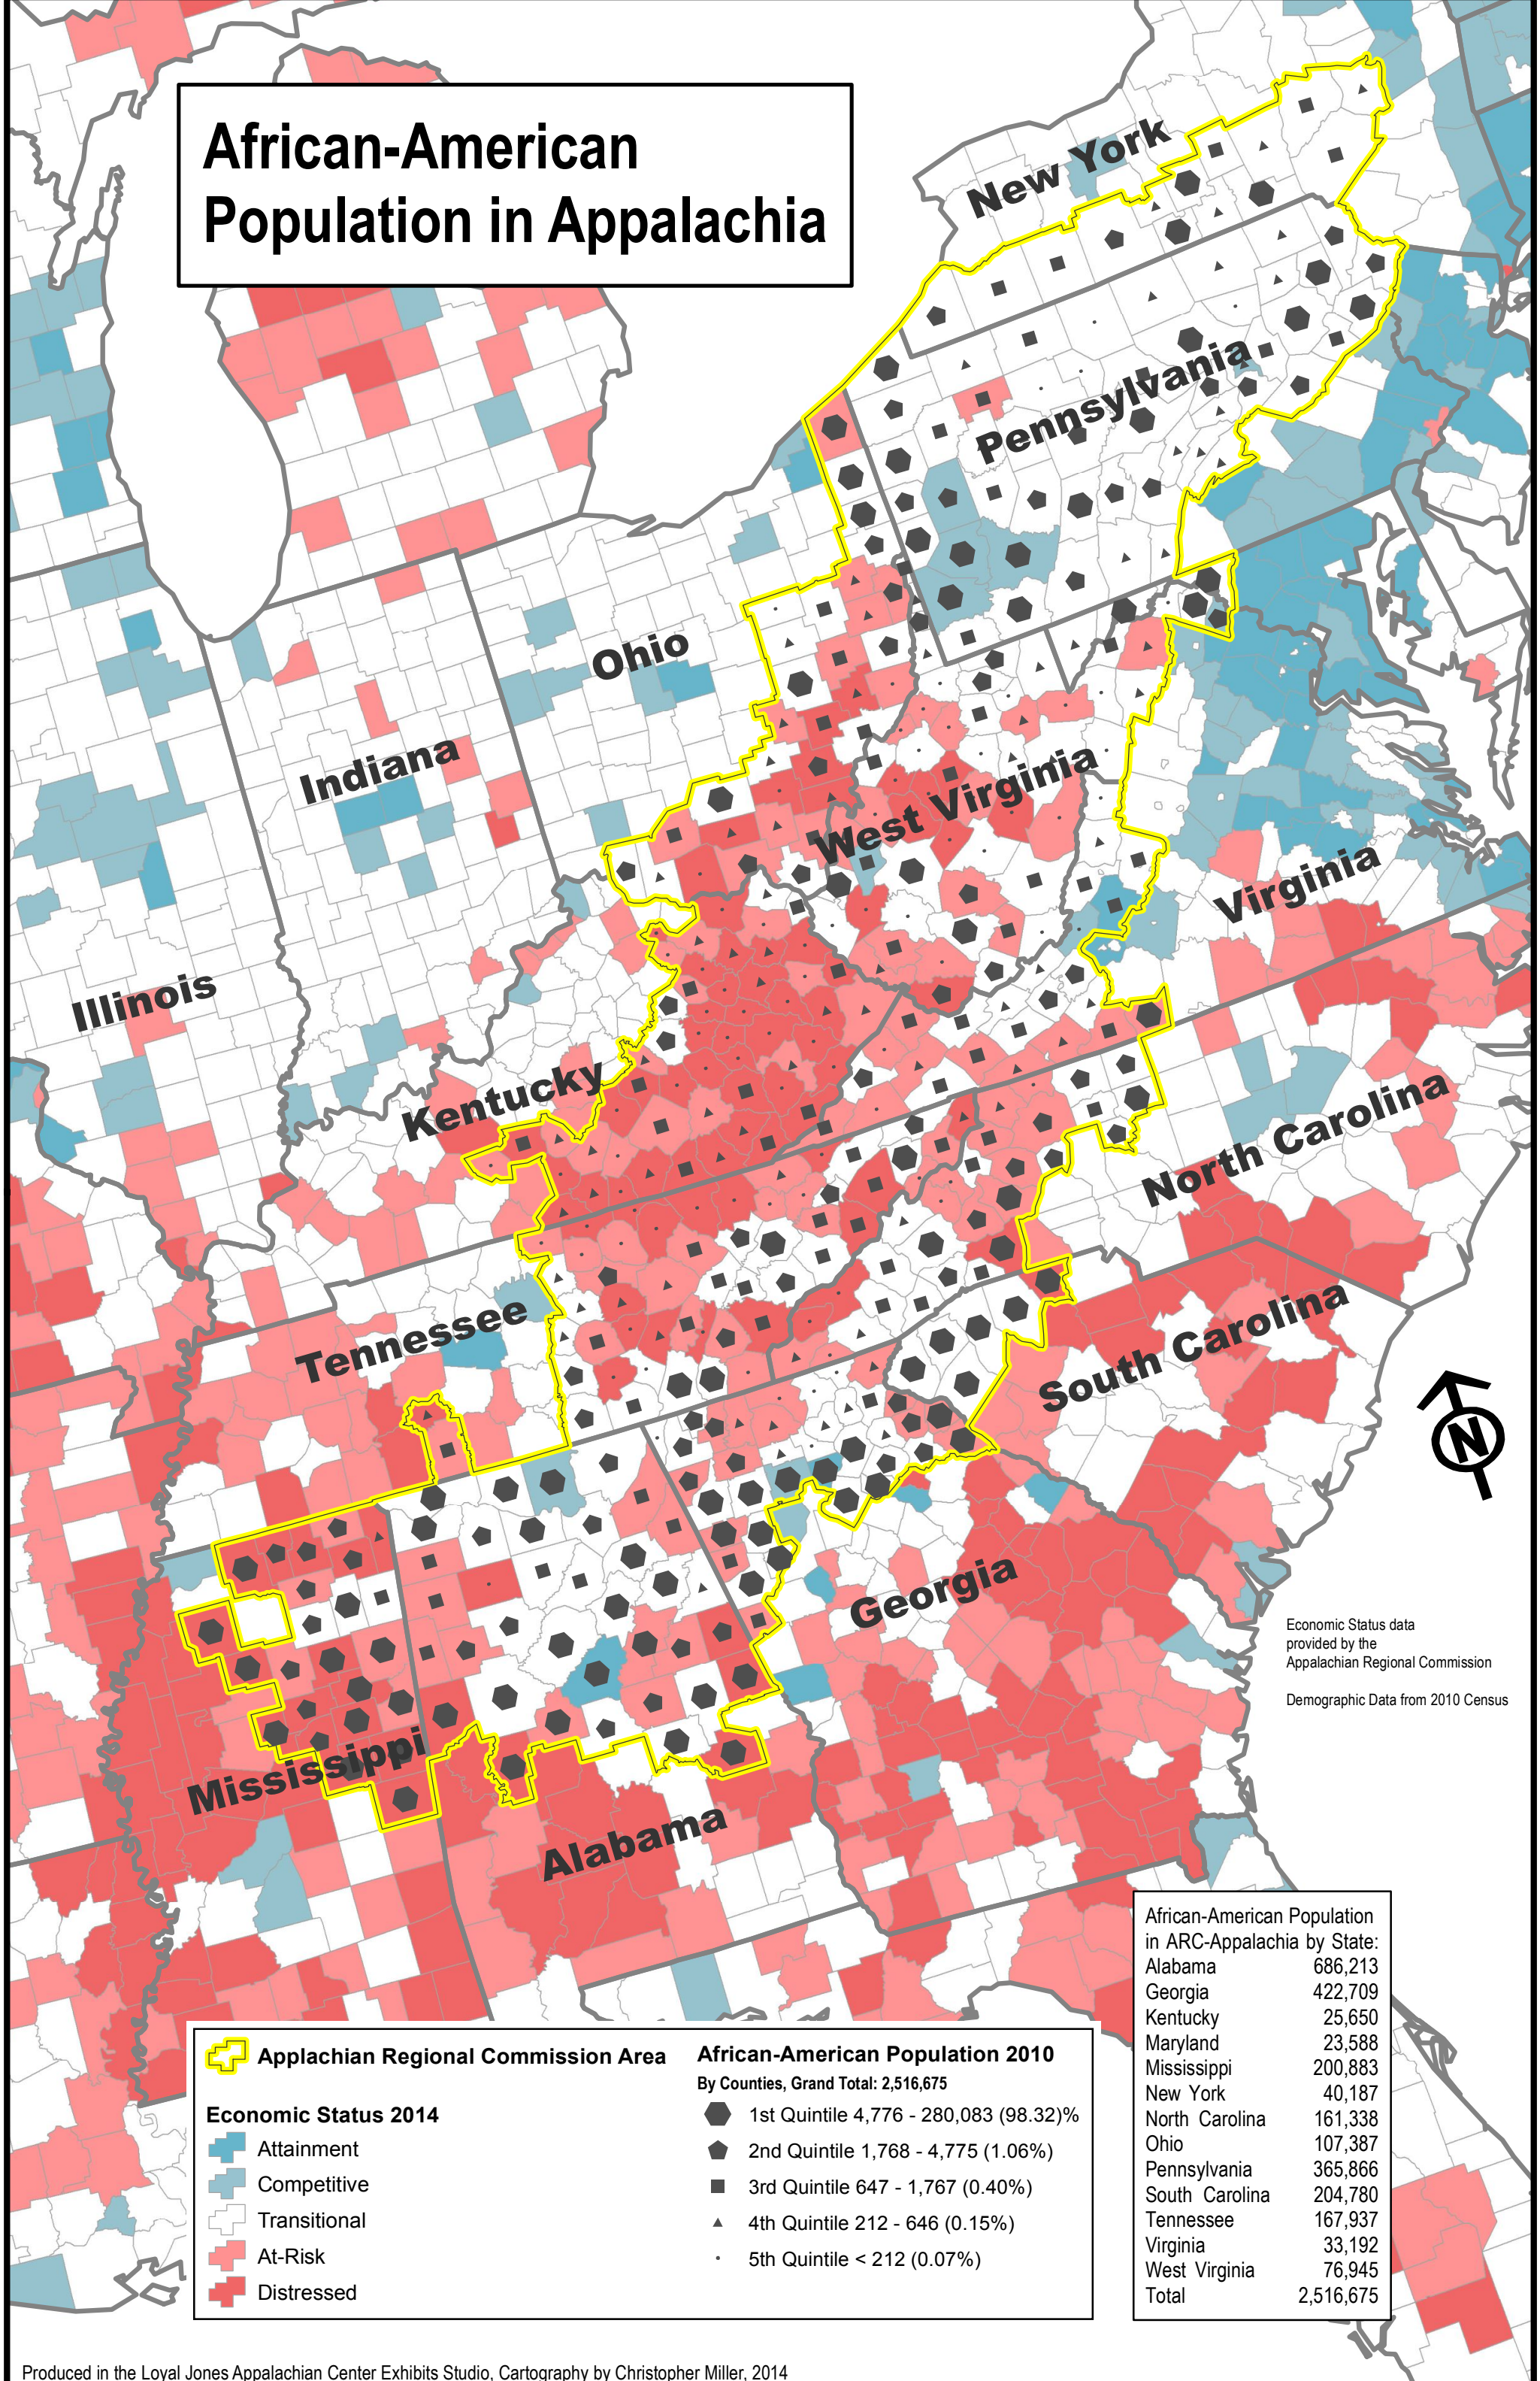

African-American Population in Appalachia

Economic Status data provided by the Appalachian Regional Commission
 Demographic Data from 2010 Census

Appalachian Regional Commission Area

Economic Status 2014

- Attainment
- Competitive
- Transitional
- At-Risk
- Distressed

African-American Population 2010

By Counties, Grand Total: 2,516,675

- 1st Quintile 4,776 - 280,083 (98.32%)
- ◆ 2nd Quintile 1,768 - 4,775 (1.06%)
- 3rd Quintile 647 - 1,767 (0.40%)
- ▲ 4th Quintile 212 - 646 (0.15%)
- 5th Quintile < 212 (0.07%)

African-American Population in ARC-Appalachia by State:	
Alabama	686,213
Georgia	422,709
Kentucky	25,650
Maryland	23,588
Mississippi	200,883
New York	40,187
North Carolina	161,338
Ohio	107,387
Pennsylvania	365,866
South Carolina	204,780
Tennessee	167,937
Virginia	33,192
West Virginia	76,945
Total	2,516,675