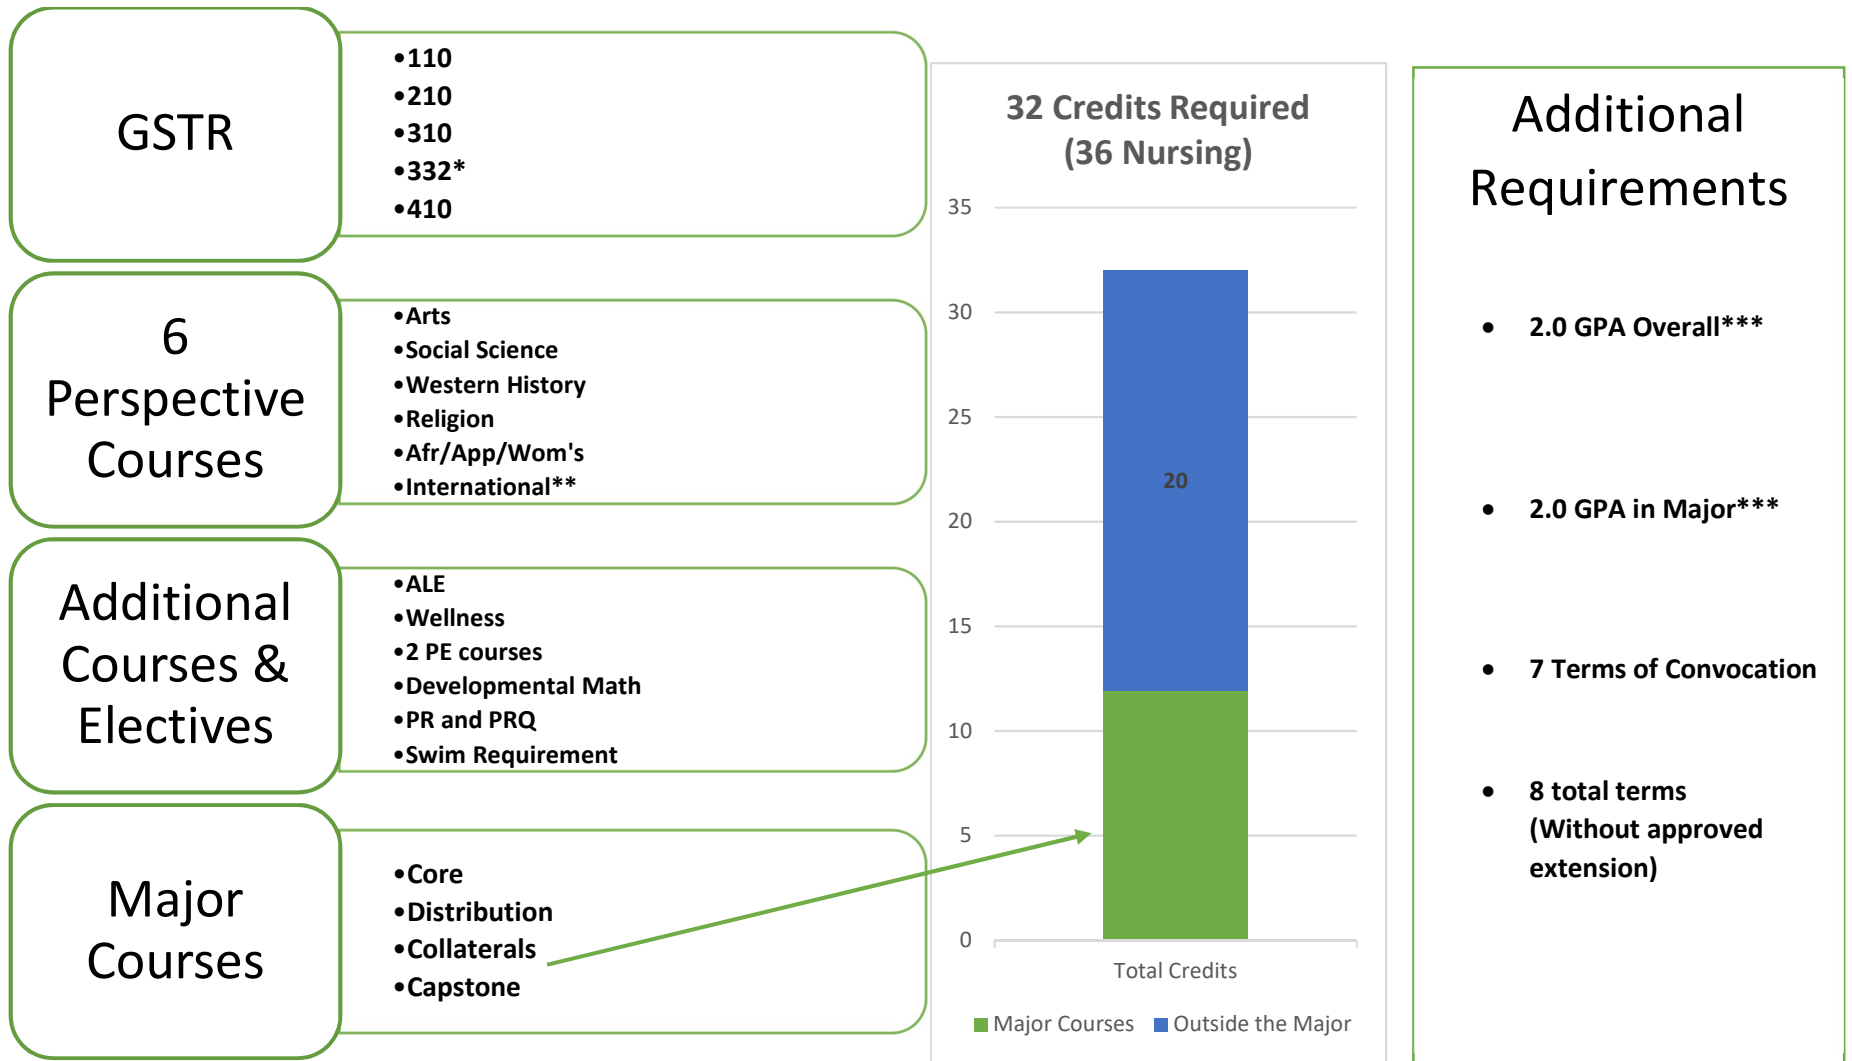

Degree Requirements Overview

*Can be two natural science courses (1 with a lab component)

***Some majors have higher GPA requirements

**Culture option or Language option