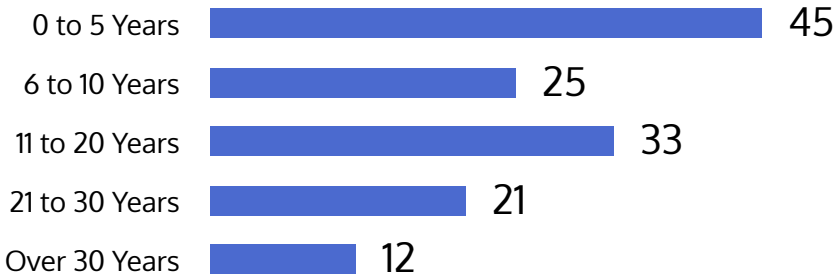

Faculty and Staff Highlights

Fall 2017

NOTE: Definitions of all categories can be found [here](#).

Full-Time Faculty 136

Average Age
51

Alumni

13%

20% Minority
(10% African American)

Female
49%

Male
51%

Number of Faculty by Length of Service