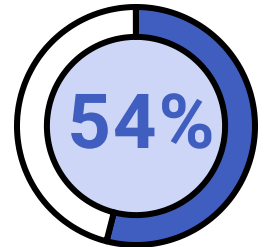

Female
49%

Male
51%

Number of Faculty by Length of Service

Terminal Degree

Tenured

Student-to-Faculty Ratio (10/1)

Total Staff 570

Female
66%