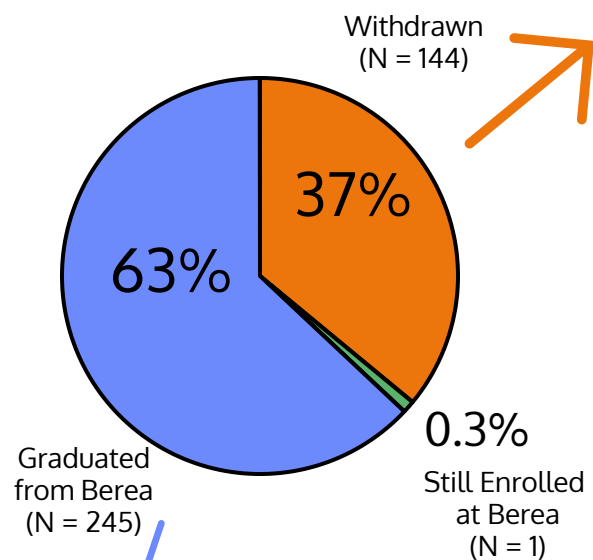

Graduation and Education Status as of Fall 2018

for the Fall 2012 First-Year Students (N = 390)

Current Status

Of the 144 students who have withdrawn from Berea:

Of the 245 Berea graduates:

Institutions attended after Berea

24 States plus D.C. (most often KY, OH, and NC)

Eastern Kentucky University (EKU) and Kentucky Community and Technical Colleges (KCTCS) are the most often attended.

Overall, of the Fall 2012 First-Year Students: