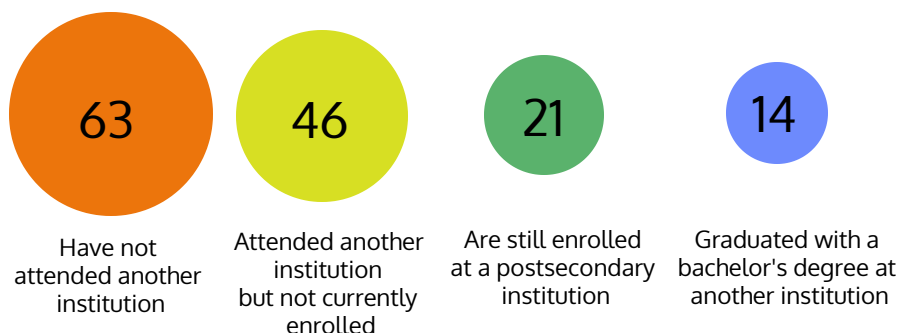

Graduation and Education Status as of Fall 2018

for the Fall 2012 First-Year Students (N = 390)

Current Status

Of the 144 students who have withdrawn from Berea:

Of the 245 Berea graduates:

Institutions attended after Berea

24 States plus D.C. (most often KY, OH, and NC)

Eastern Kentucky University (EKU) and Kentucky Community and Technical Colleges (KCTCS) are the most often attended.

Overall, of the Fall 2012 First-Year Students: