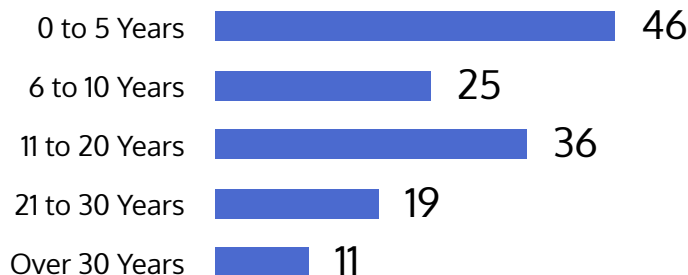

Faculty and Staff Highlights Fall 2018

NOTE: Definitions of all categories can be found [here](#).

Full-Time Faculty 137

Average Age
51

Alumni

12%

21% Minority
(11% Black or African American)

Female
50%

Male
50%

Number of Faculty by Length of Service