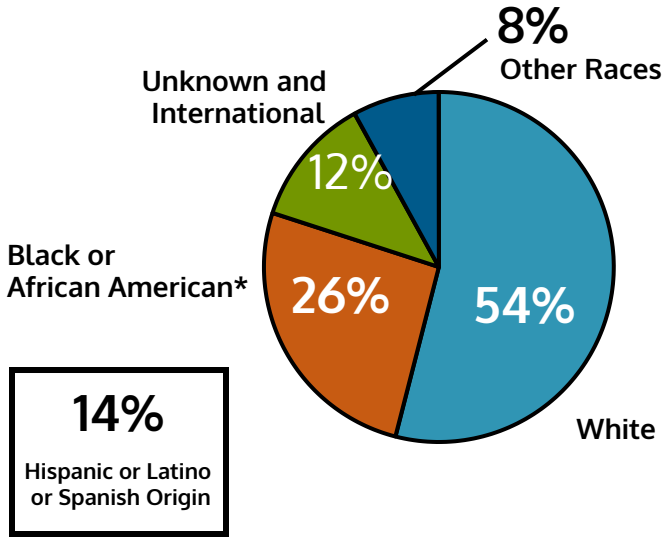

Enrollment Highlights

Fall 2021

NOTE: Definitions of all categories can be found [here](#).

Ethnic and Racial Breakdowns

*Students (not F-1 International students) who identified themselves as "Black or African American" alone or in combination with another race.

First Generation

From Appalachian Regional Commission (ARC)

NOTE: Twenty percent (20%) are from At-Risk and Distressed Appalachian Counties.

Non-Traditional

Students Registered with the Disability and Accessibility (DAS) Office