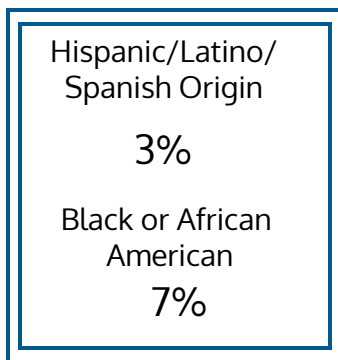

Faculty and Staff Highlights

Fall 2021

NOTE: Definitions of all categories can be found [here](#).

Full-Time Faculty 139

Based on birth sex.

Number of Faculty by Length of Service

Terminal Degree

Tenured

Student-to-Faculty Ratio (9/1)

Total Staff 648

Number of Staff by Length of Service

NOTE: 207/648 staff members work for Partners for Education (PFE).