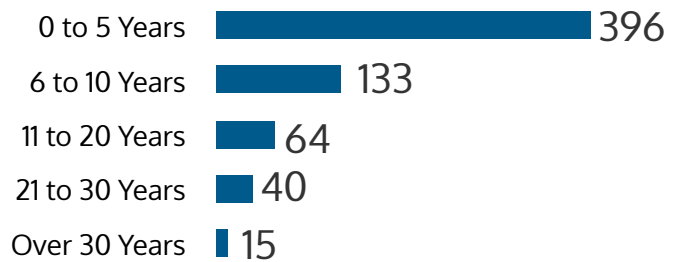

Number of Staff by Length of Service

NOTE: 207/648 staff members work for Partners for Education (PFE).