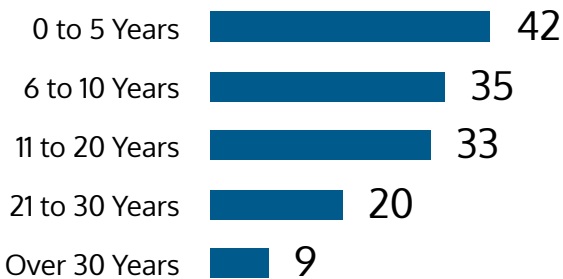

Faculty and Staff Highlights

Fall 2021

NOTE: Definitions of all categories can be found [here](#).

Full-Time Faculty 139

Based on birth sex.

Number of Faculty by Length of Service

Terminal Degree

Tenured