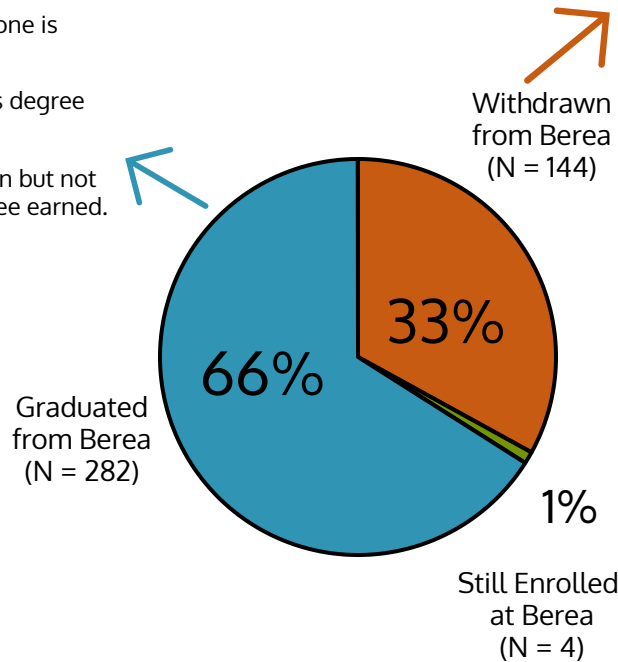

Fall 2015 First-Year Students (N = 430)

Graduation and Education Status as of Fall 2021

70%

Earned a Bachelor's degree within 6 years
(66% at Berea; 4% at another institution)

Of the 282 Berea graduates:

- 202** Have not attended another institution after graduating from Berea.
- 45** Are currently enrolled at a postsecondary institution.
- 12** Earned a Master's degree; one is currently enrolled.
- 1** Earned a second Bachelor's degree and not currently enrolled.
- 22** Attended another institution but not currently enrolled; no degree earned.

Of the 144 students who have withdrawn from Berea:

- 65** Have not attended another institution after withdrawing from Berea.
- 22** Are currently enrolled at a postsecondary institution (includes two who have earned a Bachelor's degree and one who has earned an Associate's degree).
- 17** Graduated with a Bachelor's degree at another institution (does not include the two still enrolled).
- 1** Graduated with a Master's degree.
- 8** Graduated with an Associate's degree (does not include one still enrolled).
- 31** Attended another institution but not currently enrolled.

123 Institutions attended after Berea

30 States plus Washington D.C. and United Kingdom
(most often KY, OH, and TN)

Attended most often:

- Kentucky Community and Technical Colleges (KCTCS)
- Eastern Kentucky University (EKU)
- University of Kentucky (UK)
- University of Louisville (UofL)
- University of Cincinnati