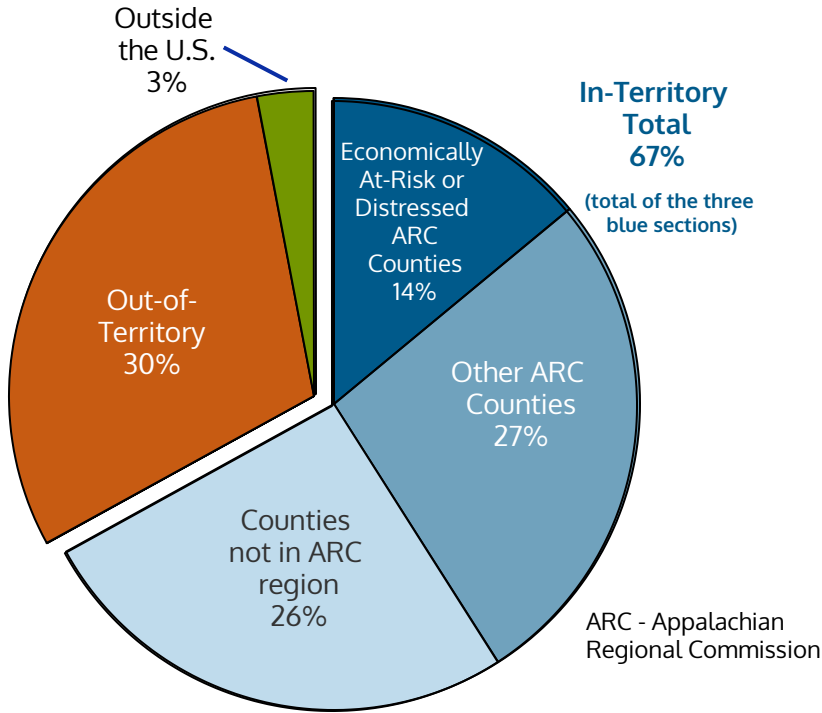

Residence Status of Graduates

Where do graduates currently live?

Number of:

Countries

U.S. States*

*Graduates also live in one U.S. Territory and in the Armed Forces.

Percent of Graduates

In Kentucky

In Madison Co., KY

NOTE: The data presented above are based on the academic year 2010-11 through 2019-20 graduates (N=2,801).

Domestic Graduates: Currently Reside in the Same County as When Admitted

Decade of Graduates
(2000-01 through 2009-10)

Decade of Graduates
(2009-10 through 2019-20)

International Graduates: Currently Reside in the U.S.

Decade of Graduates
(2000-01 through 2009-10)

Decade of Graduates
(2009-10 through 2019-20)

NOTE: Definitions of all categories can be found [here](#).