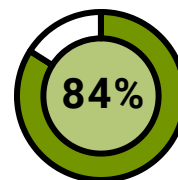

In Madison Co., KY

NOTE: The data presented above are based on the academic year 2010-11 through 2019-20 graduates (N=2,801).

Domestic Graduates: Currently Reside in the Same County as When Admitted

Decade of Graduates
(2000-01 through 2009-10)

Decade of Graduates
(2009-10 through 2019-20)

International Graduates: Currently Reside in the U.S.

Decade of Graduates
(2000-01 through 2009-10)

Decade of Graduates
(2009-10 through 2019-20)

NOTE: Definitions of all categories can be found [here](#).