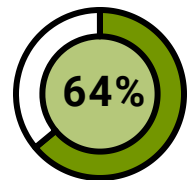

In Madison Co., KY

NOTE: The data presented above are based on the academic year 2010-11 through 2019-20 graduates (N=2,801).

Domestic Graduates: Currently Reside in the Same County as When Admitted

Decade of Graduates
(2000-01 through 2009-10)

Decade of Graduates
(2009-10 through 2019-20)

International Graduates: Currently Reside in the U.S.

Decade of Graduates
(2000-01 through 2009-10)

Decade of Graduates
(2009-10 through 2019-20)

NOTE: Definitions of all categories can be found [here](#).