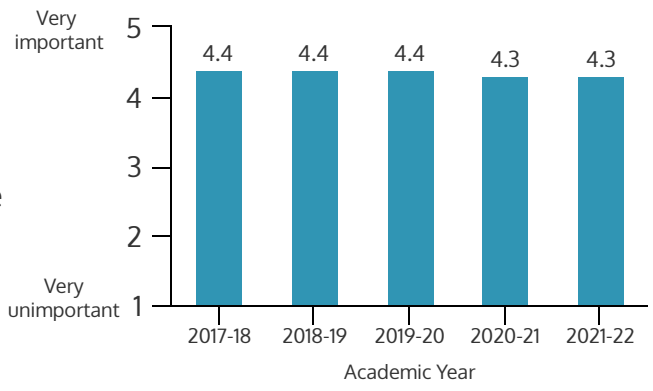

Student Labor Highlights

NOTE: Definitions of all categories can be found [here](#).

Fall 2022

16,342 Total Hours Contracted per Week

38% Contracted for More than 10 Hours/Week

Based on the Labor Experience Evaluation (LEE)

Relationship between Work and Academics

Skills I'm learning at work are supporting my academic development

My work provides experiences that directly relate to my academic major and/or field of interest

I consider my labor experience to be...

Overall Student Labor Evaluation (SLE) Score Spring 2022

Given by Labor Supervisors (Primary Positions Only)

Exceptional labor performance

29%

Exceeds expectations

39%