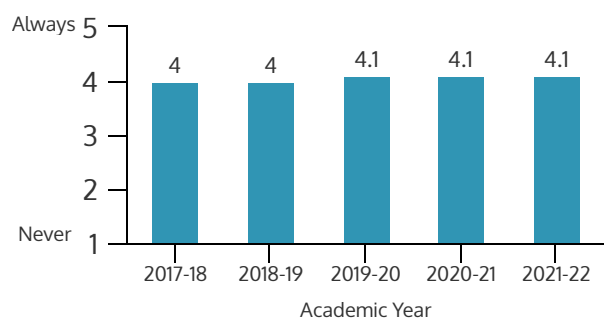

My work provides experiences that directly relate to my academic major and/or field of interest