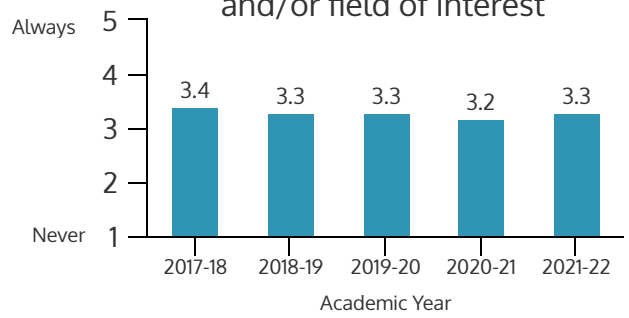

Student Labor Highlights

NOTE: Definitions of all categories can be found [here](#).

Fall 2022

16,342 Total Hours Contracted per Week

38% Contracted for More than 10 Hours/Week

Based on the Labor Experience Evaluation (LEE)

Relationship between Work and Academics

Skills I'm learning at work are supporting my academic development

My work provides experiences that directly relate to my academic major and/or field of interest

I consider my labor experience to be...

Overall Student Labor Evaluation (SLE) Score Spring 2022

Given by Labor Supervisors (Primary Positions Only)

Exceptional labor performance

29%

Exceeds expectations

39%

Meets expectations

27%

Needs improvement

3%

Not meeting expectations

1%