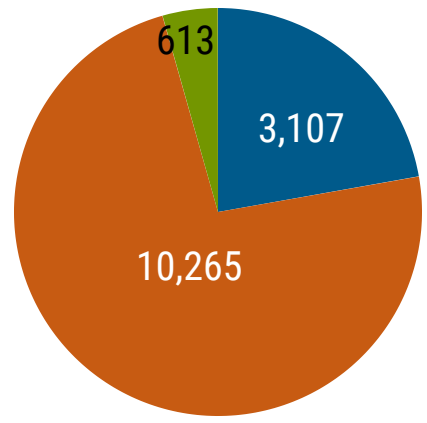

# Alumni, Communications and Philanthropy Highlights

NOTE: Definitions of all categories can be found [here](#).

Fiscal Year 2021-2022

## Giving

Donated to Berea

**13%** of alumni

**32%** of current students

## Number of Donors

- Alumni and Current Students
- Friends
- Nonpersons\*

\*Nonpersons includes funds raised from foundations, corporations, organizations, religious groups, and fund-raising consortia.