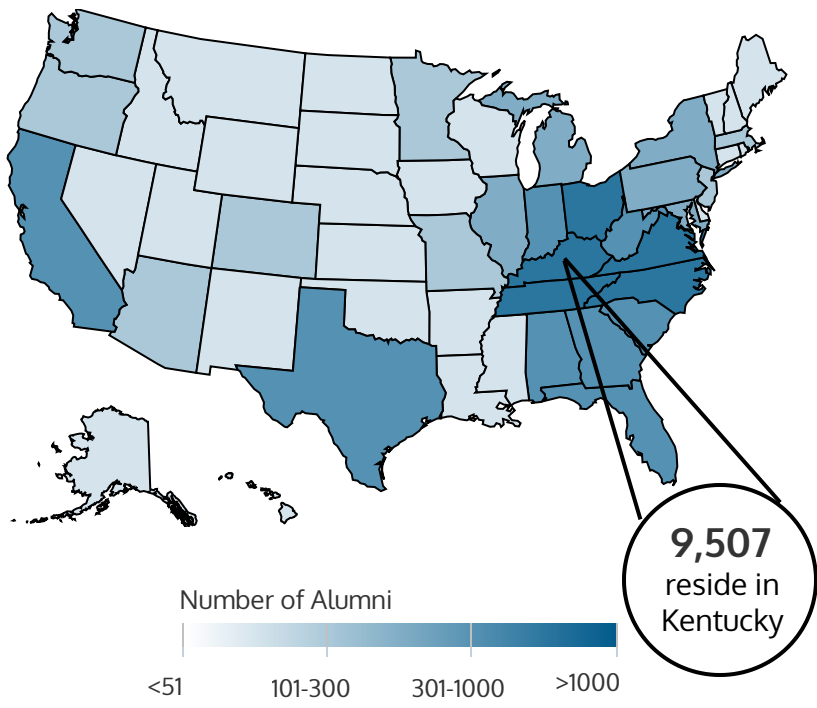

## Giving

Donated to Berea

**13%** of alumni

**32%** of current students

## Number of Donors

- Alumni and Current Students
- Friends
- Nonpersons\*

\*Nonpersons includes funds raised from foundations, corporations, organizations, religious groups, and fund-raising consortia.

## Current Residence of Alumni

### Number of Alumni by Continent

- Africa 59
  - Asia 87
  - Western Hemisphere (Americas)\* 62
  - Europe 81
  - Oceania 5
- \*Not including U.S.

Alumni reside in **96** countries.

Note: Alumni also reside in 4 U.S. Territories.